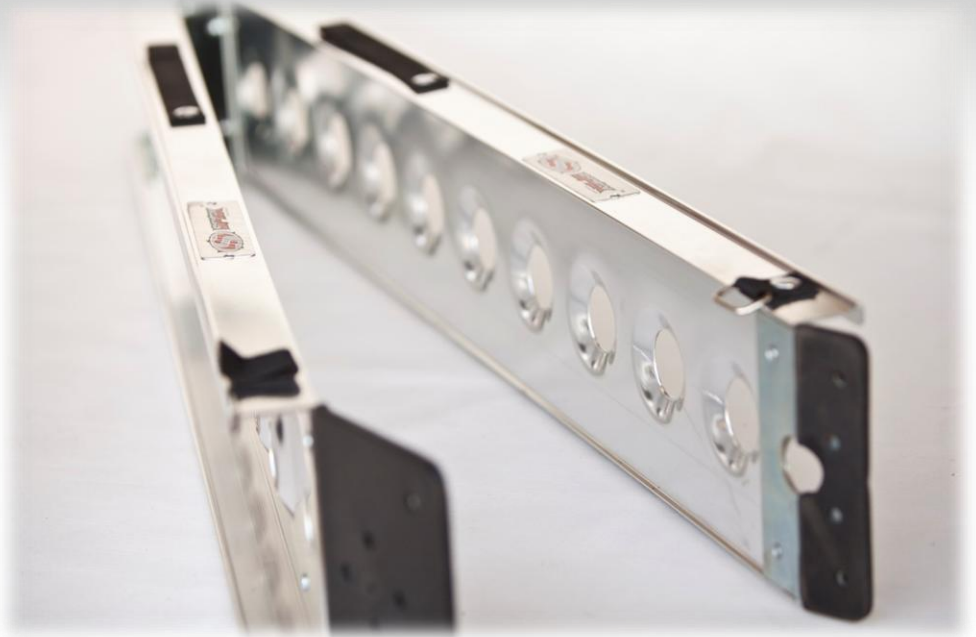

SPEX LIFT STAND

Made From Quality 6061 Aluminium

Two Height Choices (For Most Mx And Enduro Machines)

Easy Foot Release Trigger

Lift Up To 300Lbs