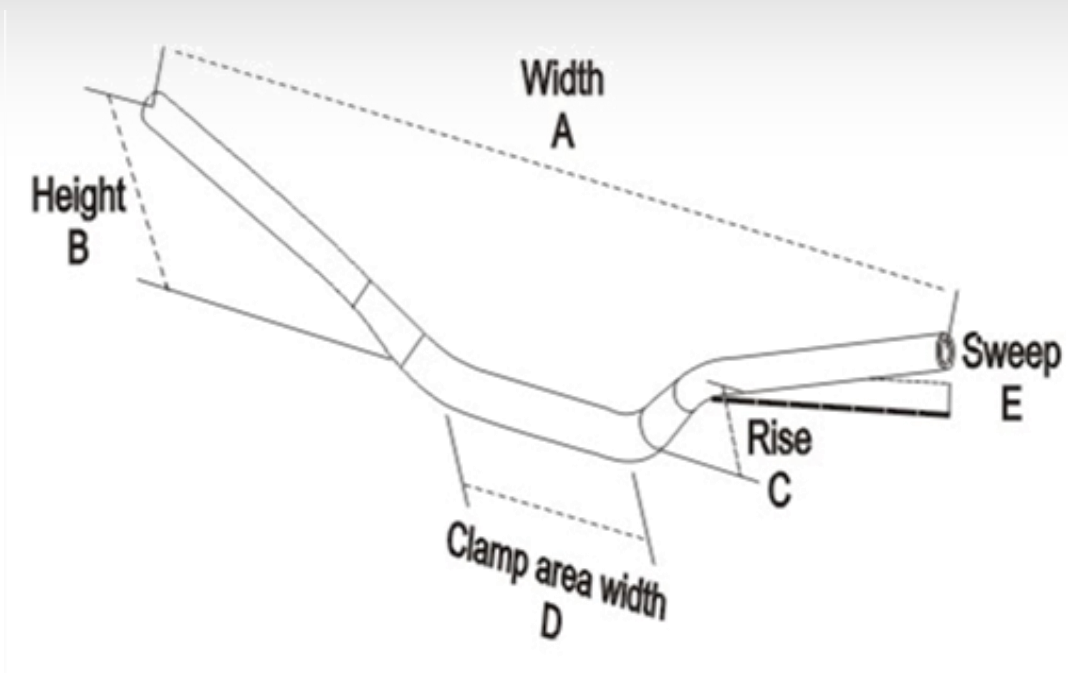

Carbon Wrapped Tapered Bar With Oversized Centres, Stronger And Lighter Than Most Competing Bars, Free Bar Pad.

CARBON

CR LOW

CR HIGH

YZ

MINI

NEW! MX OUTDOOR

BEND CHART

BEND	A	B	C	D	E
MINI	750	100	85.6	172	55
YZ	803	92	56	210	57
CR LOW	802	65	60	200	57
CR HIGH	795	95	70	205	57
RM	800	60	52.5	222	57.3
KX	798	74	53	200	57
MX OUTDOOR	810	65	53.4	210	39.5

Purchase Performance