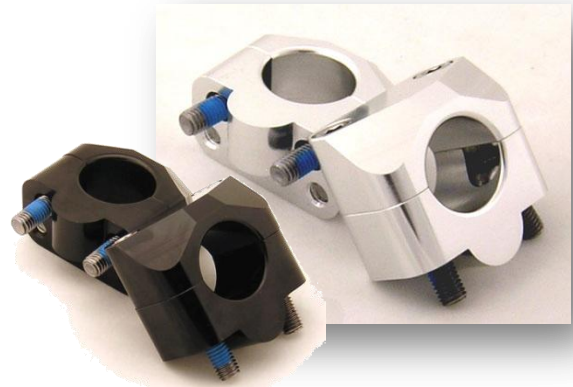

Includes Pair Of Two-Piece Bar Clamps And All Mounting Hardware

Available For Oversize 1 1/8" Bar Diameters Only

Available For Bikes That Use Stock Clamps With Detachable Bar Mounts

Bar Position Is Standard Height

Aluminum And Black Colours Available

UNIVERSAL TAPERED BAR MOUNTS

Allows Installation Of 1 1/8" Diameter Bars With OEM Triple Clamps

Adds 3/4" Of Rise To Handlebar Height

Fits All 7/8" Clamps

Aluminum And Black Colours Available

BAR RAISER KIT

Spex Bar Risers Will Allow You To Add From 3/4" To 1 1/2" Overall Height To Handlebars

Three Different Spacers To Adjust Desired Heights

Available In 7/8" Or 1-1/8"

Purchase Performance

Purchase Quality